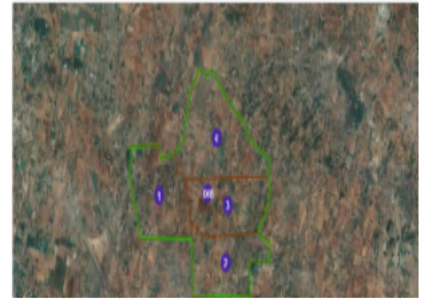

Nazri Naksha

Google Map View