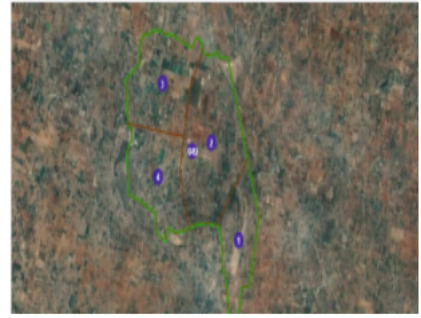

Nazri Naksha

Google Map View