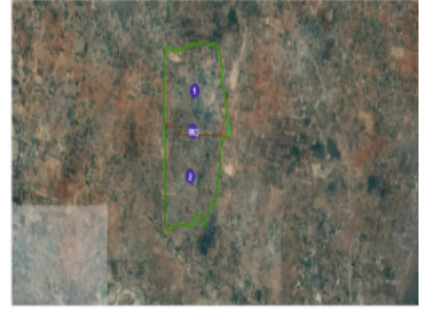

Nazri Naksha

Google Map View