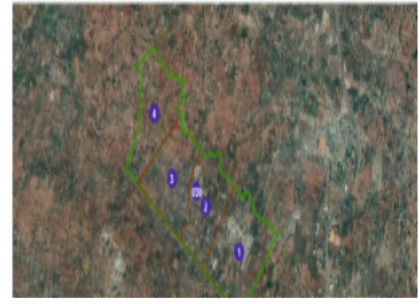

Nazri Naksha

Google Map View