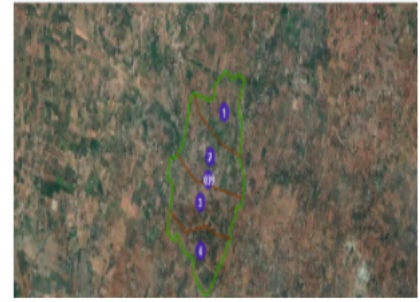

Nazri Naksha

Google Map View