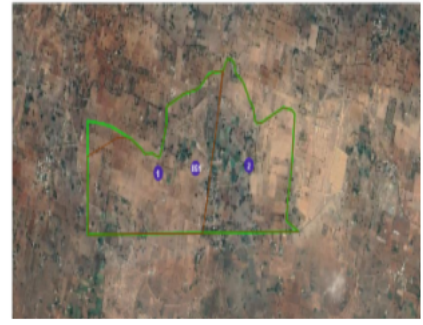

Nazri Naksha

Google Map View