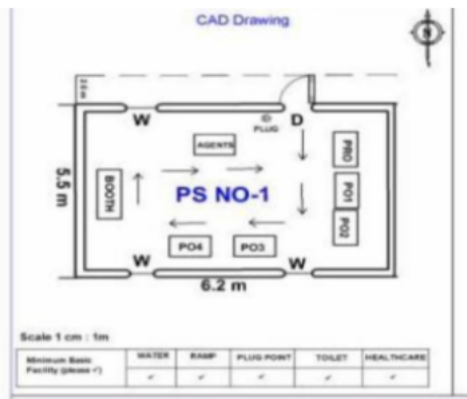

Nazri Naksha

Google Map View

Polling Station Building Front View

Polling Station Front View

Cad View

Key MAP View