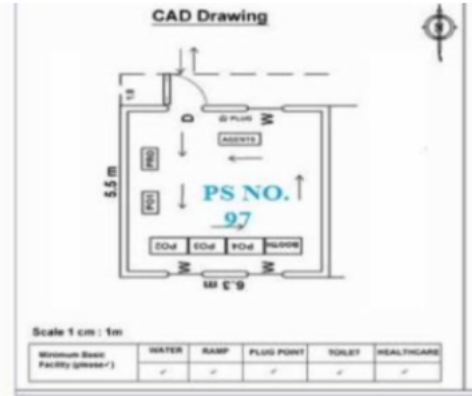

Nazri Naksha

Google Map View

Polling Station Building Front View

Polling Station Front View

Cad View

Key MAP View