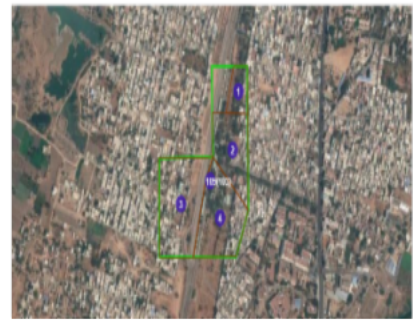

Nazri Naksha

Google Map View