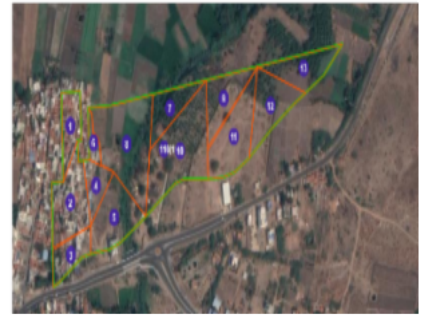

Nazri Naksha

Google Map View