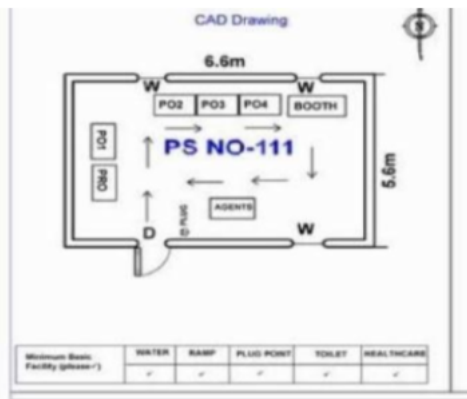

Nazri Naksha

Google Map View

Polling Station Building Front View

Polling Station Front View

Cad View

Key MAP View