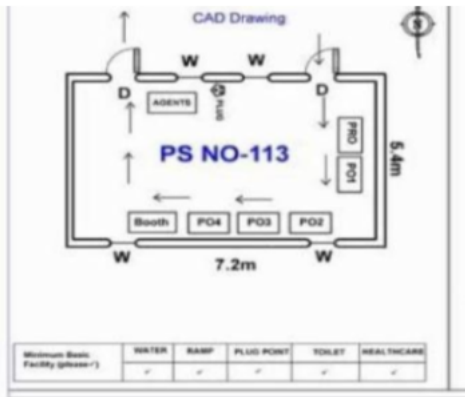

Nazri Naksha

Google Map View

Cad View