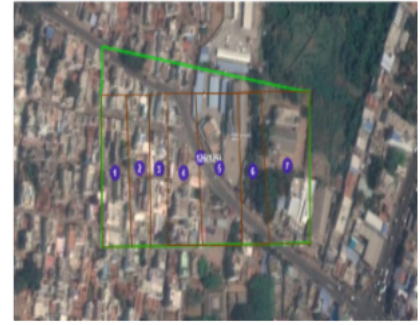

Nazri Naksha

Google Map View