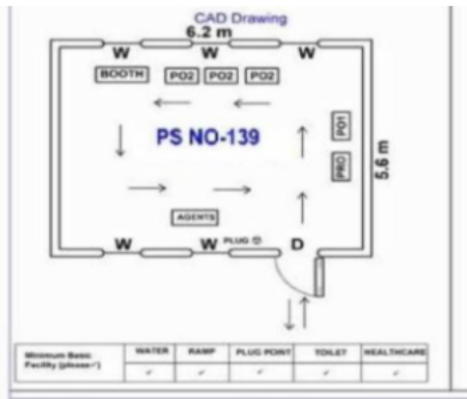

Nazri Naksha

Google Map View

Polling Station Building Front View

Polling Station Front View

Cad View

Key MAP View