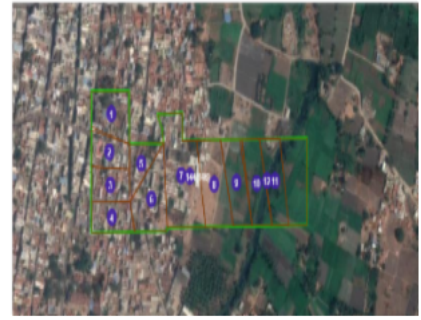

Nazri Naksha

Google Map View