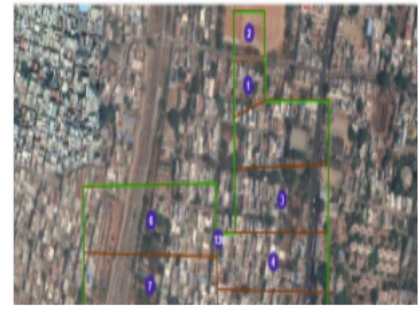

Nazri Naksha

Google Map View