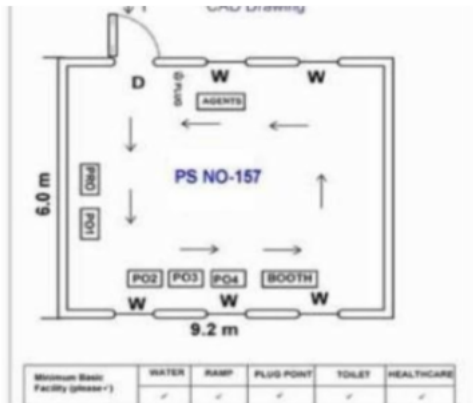

Nazri Naksha

Google Map View

Polling Station Building Front View

Polling Station Front View

Cad View

Key MAP View