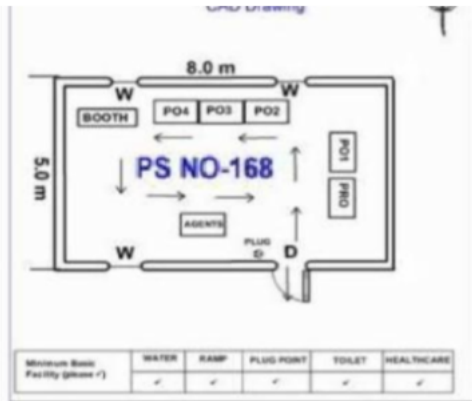

Nazri Naksha

Google Map View

Polling Station Building Front View

Polling Station Front View

Cad View

Key MAP View