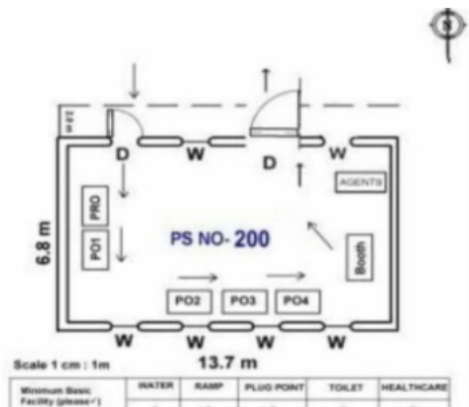

Nazri Naksha

Google Map View

Polling Station Building Front View

Polling Station Front View

Cad View

Key MAP View