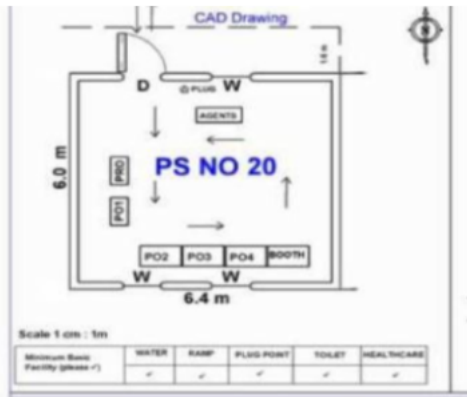

Nazri Naksha

Google Map View

Polling Station Building Front View

Polling Station Front View

Cad View

Key MAP View