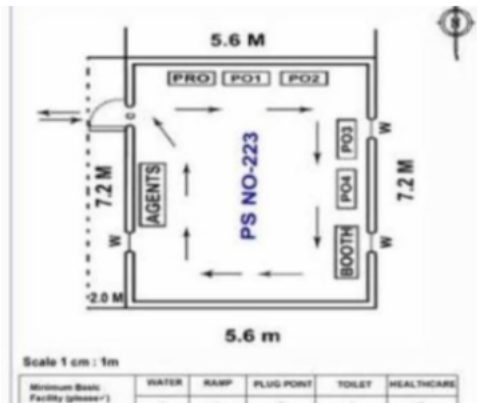

Nazri Naksha

Google Map View

Polling Station Building Front View

Polling Station Front View

Cad View

Key MAP View