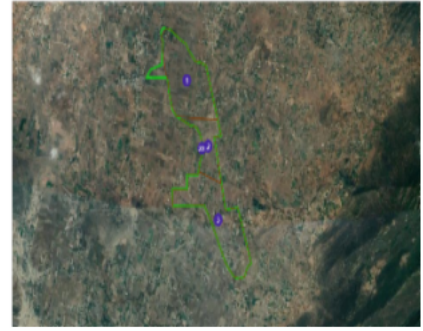

Nazri Naksha

Google Map View