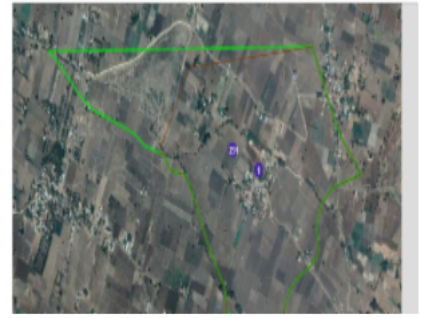

Nazri Naksha

Google Map View