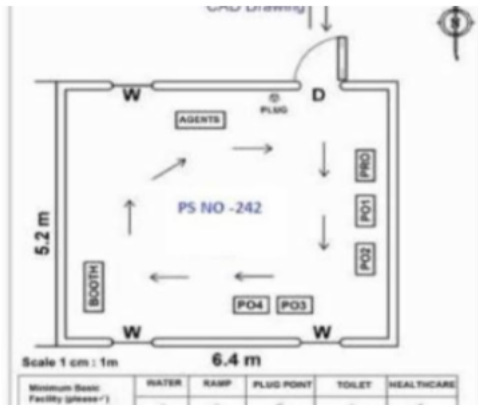

Nazri Naksha

Google Map View

Polling Station Building Front View

Polling Station Front View

Cad View

Key MAP View