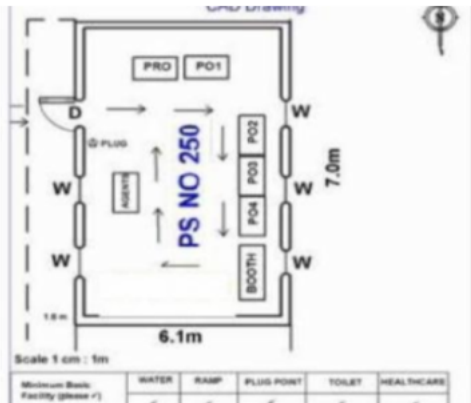

Nazri Naksha

Google Map View

Cad View