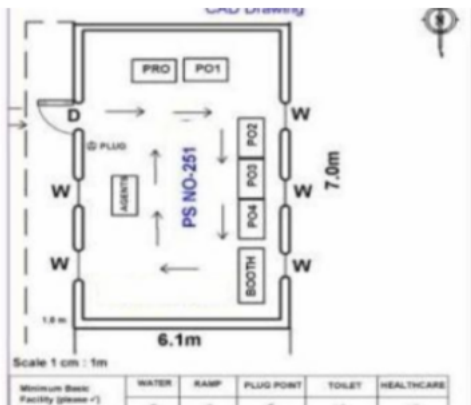

Nazri Naksha

Google Map View

Polling Station Building Front View

Polling Station Front View

Cad View

Key MAP View