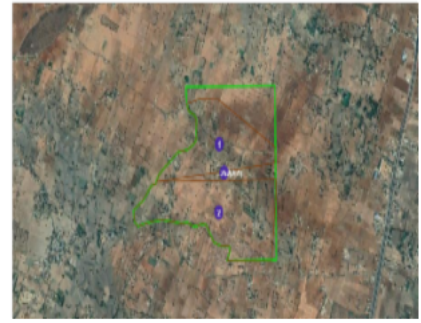

Nazri Naksha

Google Map View