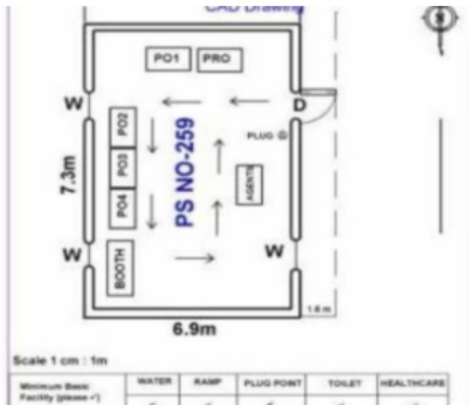

Nazri Naksha

Google Map View

Cad View