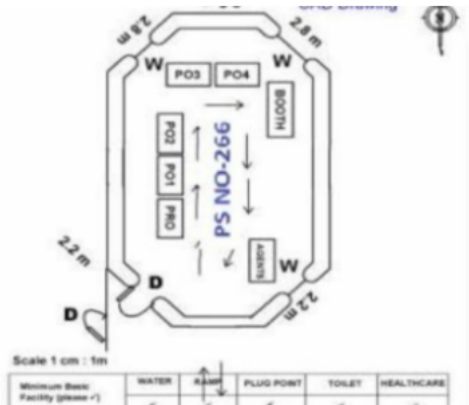

Nazri Naksha

Google Map View

Cad View