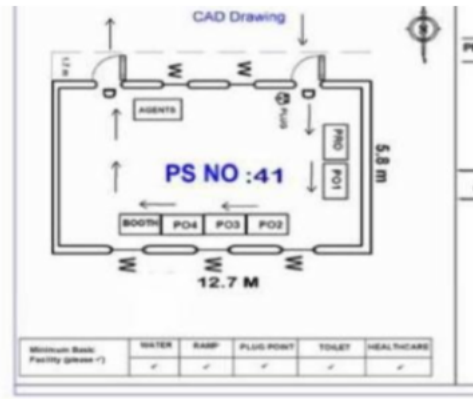

Nazri Naksha

Google Map View

Polling Station Building Front View

Polling Station Front View

Cad View

Key MAP View