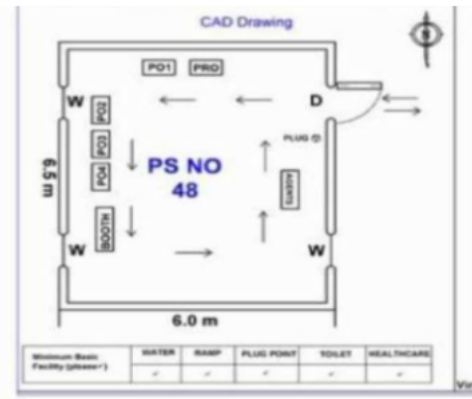

Nazri Naksha

Google Map View

Polling Station Building Front View

Polling Station Front View

Cad View

Key MAP View