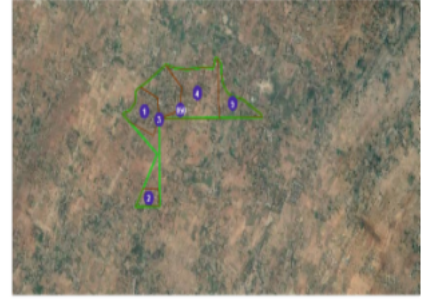

Nazri Naksha

Google Map View