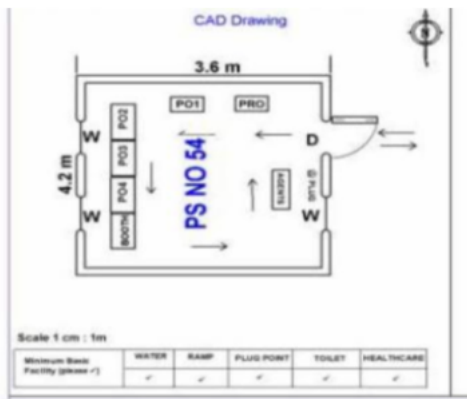

Nazri Naksha

Google Map View

Polling Station Building Front View

Polling Station Front View

Cad View

Key MAP View