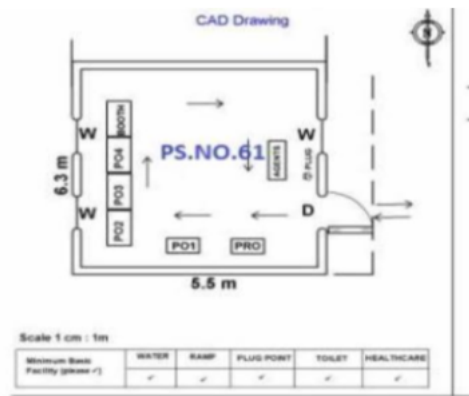

Nazri Naksha

Google Map View

Polling Station Building Front View

Polling Station Front View

Cad View

Key MAP View