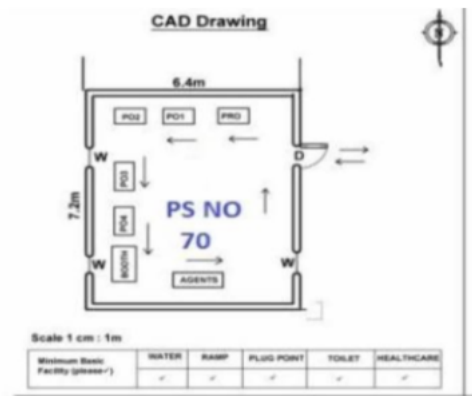

Nazri Naksha

Google Map View

Polling Station Building Front View

Polling Station Front View

Cad View

Key MAP View