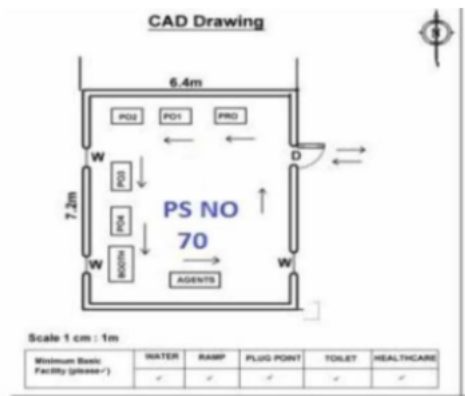

Nazri Naksha

Google Map View

Polling Station Building Front View

Polling Station Front View

Cad View

Key MAP View