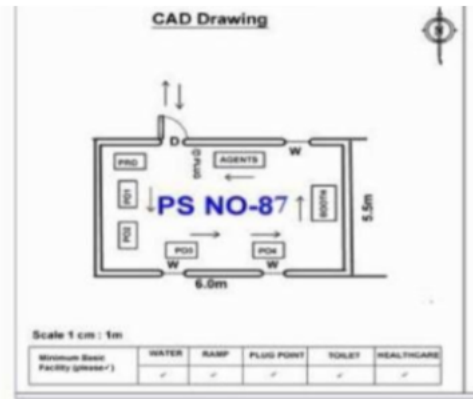

Nazri Naksha

Google Map View

Polling Station Building Front View

Polling Station Front View

Cad View

Key MAP View