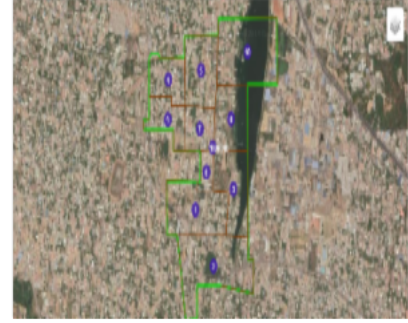

Nazri Naksha

Google Map View