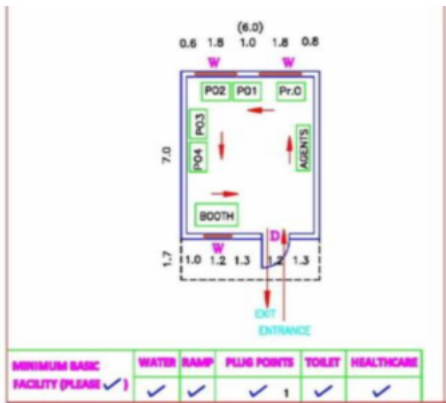

Nazri Naksha

Google Map View

Polling Station Building Front View

Polling Station Front View

Cad View

Key MAP View