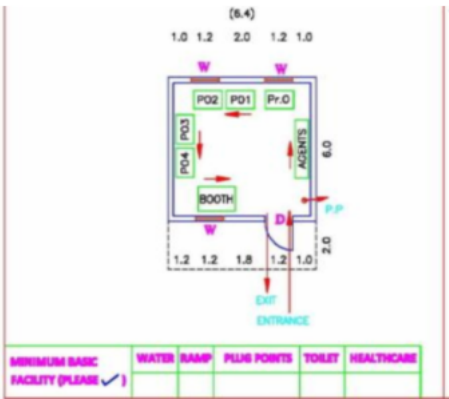

Nazri Naksha

Google Map View

Polling Station Building Front View

Polling Station Front View

Cad View

Key MAP View