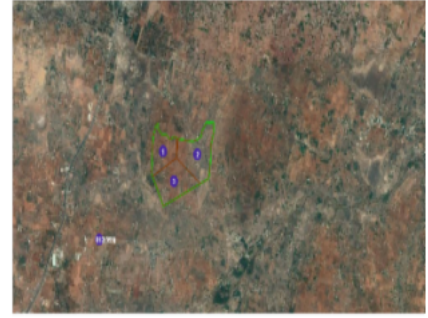

Nazri Naksha

Google Map View