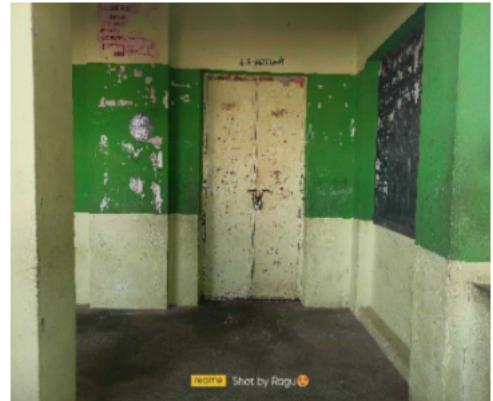

Polling Station Front View