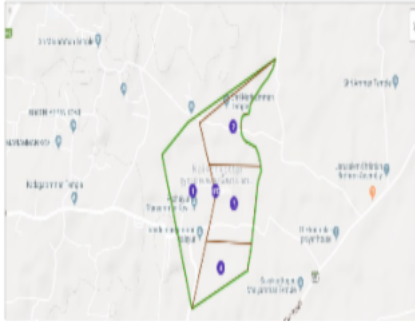

Nazri Naksha

Google Map View