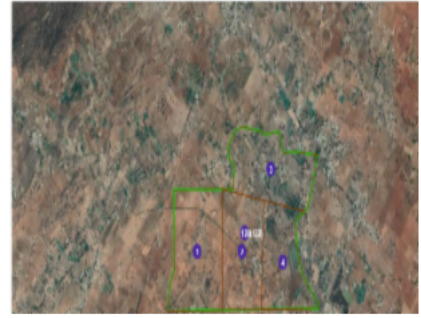

Nazri Naksha

Google Map View