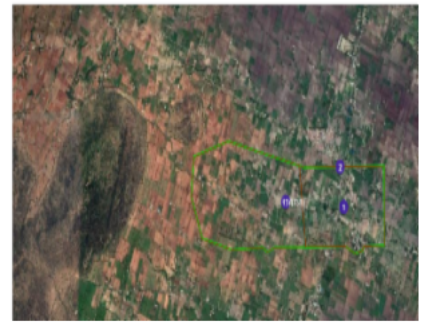

Nazri Naksha

Google Map View