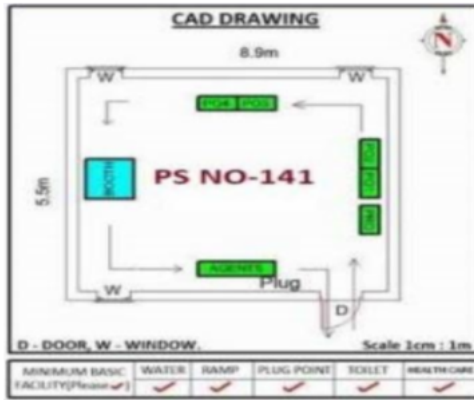

Nazri Naksha

Google Map View

Cad View