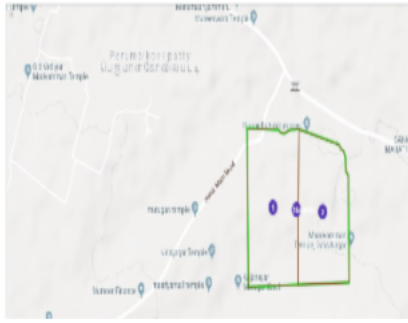

Nazri Naksha

Google Map View