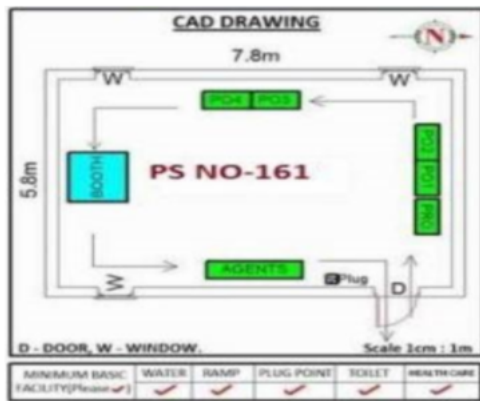

Nazri Naksha

Google Map View

Polling Station Building Front View

Polling Station Front View

Cad View

Key MAP View