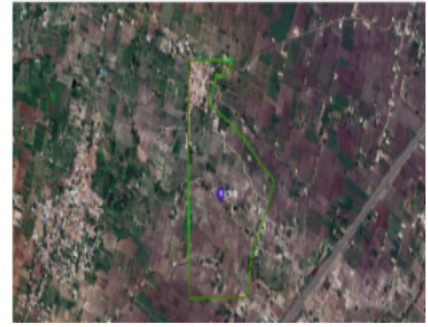

Nazri Naksha

Google Map View