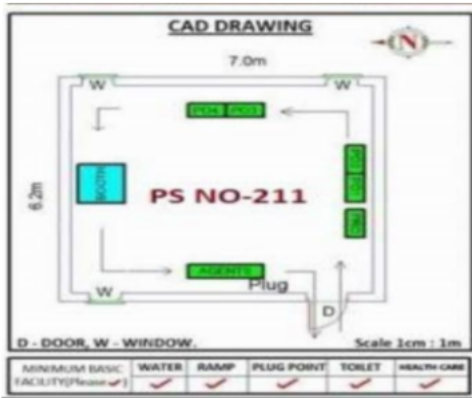

Nazri Naksha

Google Map View

Polling Station Building Front View

Polling Station Front View

Cad View

Key MAP View